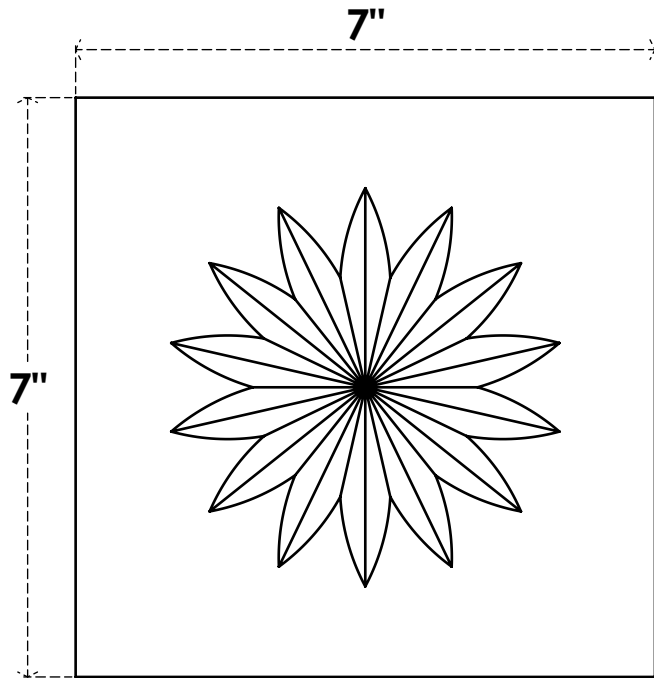

# ROSP070X070X100SDG09

7"W X 7"H X 1"P STANDARD SEDGWICK FLOWER ROSETTE WITH SQUARE EDGE, ARCHITECTURAL GRADE PVC

**FRONT**

**SIDE**

EKENA MILLWORK  
2300 WEST MAIN ST.  
CLARKSVILLE, TX 75426  
TOLL FREE: 866-607-0453  
WWW.EKENAMILLWORK.COM