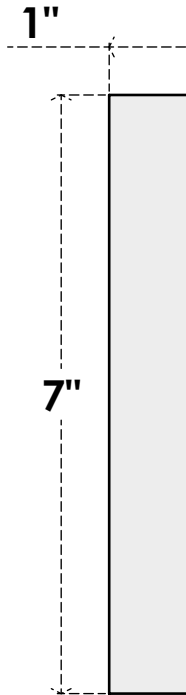

# ROSP070X070X100SDG09

7"W X 7"H X 1"P STANDARD SEDGWICK FLOWER ROSETTE WITH SQUARE EDGE, ARCHITECTURAL GRADE PVC

**FRONT**

**SIDE**

EKENA MILLWORK  
2300 WEST MAIN ST.  
CLARKSVILLE, TX 75426  
TOLL FREE: 866-607-0453  
WWW.EKENAMILLWORK.COM

**NOTES**

1. INSTALLATION TO BE COMPLETED IN ACCORDANCE WITH MANUFACTURER'S SPECIFICATIONS.
2. DRAWING MAY NOT BE TO SCALE
3. THIS DRAWING IS INTENDED FOR DESIGN AND PLANNING PURPOSES ONLY.
4. ALL INFORMATION CONTAINED HEREIN WAS CURRENT AT THE TIME OF DEVELOPMENT BUT MUST BE REVIEWED AND APPROVED BY THE PRODUCT MANUFACTURER TO BE CONSIDERED ACCURATE.
5. ARCHITECTURAL GRADE PVC PRODUCTS ARE MADE FROM EXPANDED CELLULAR PVC AND COME NATURALLY WHITE BUT MAY BE PAINTED